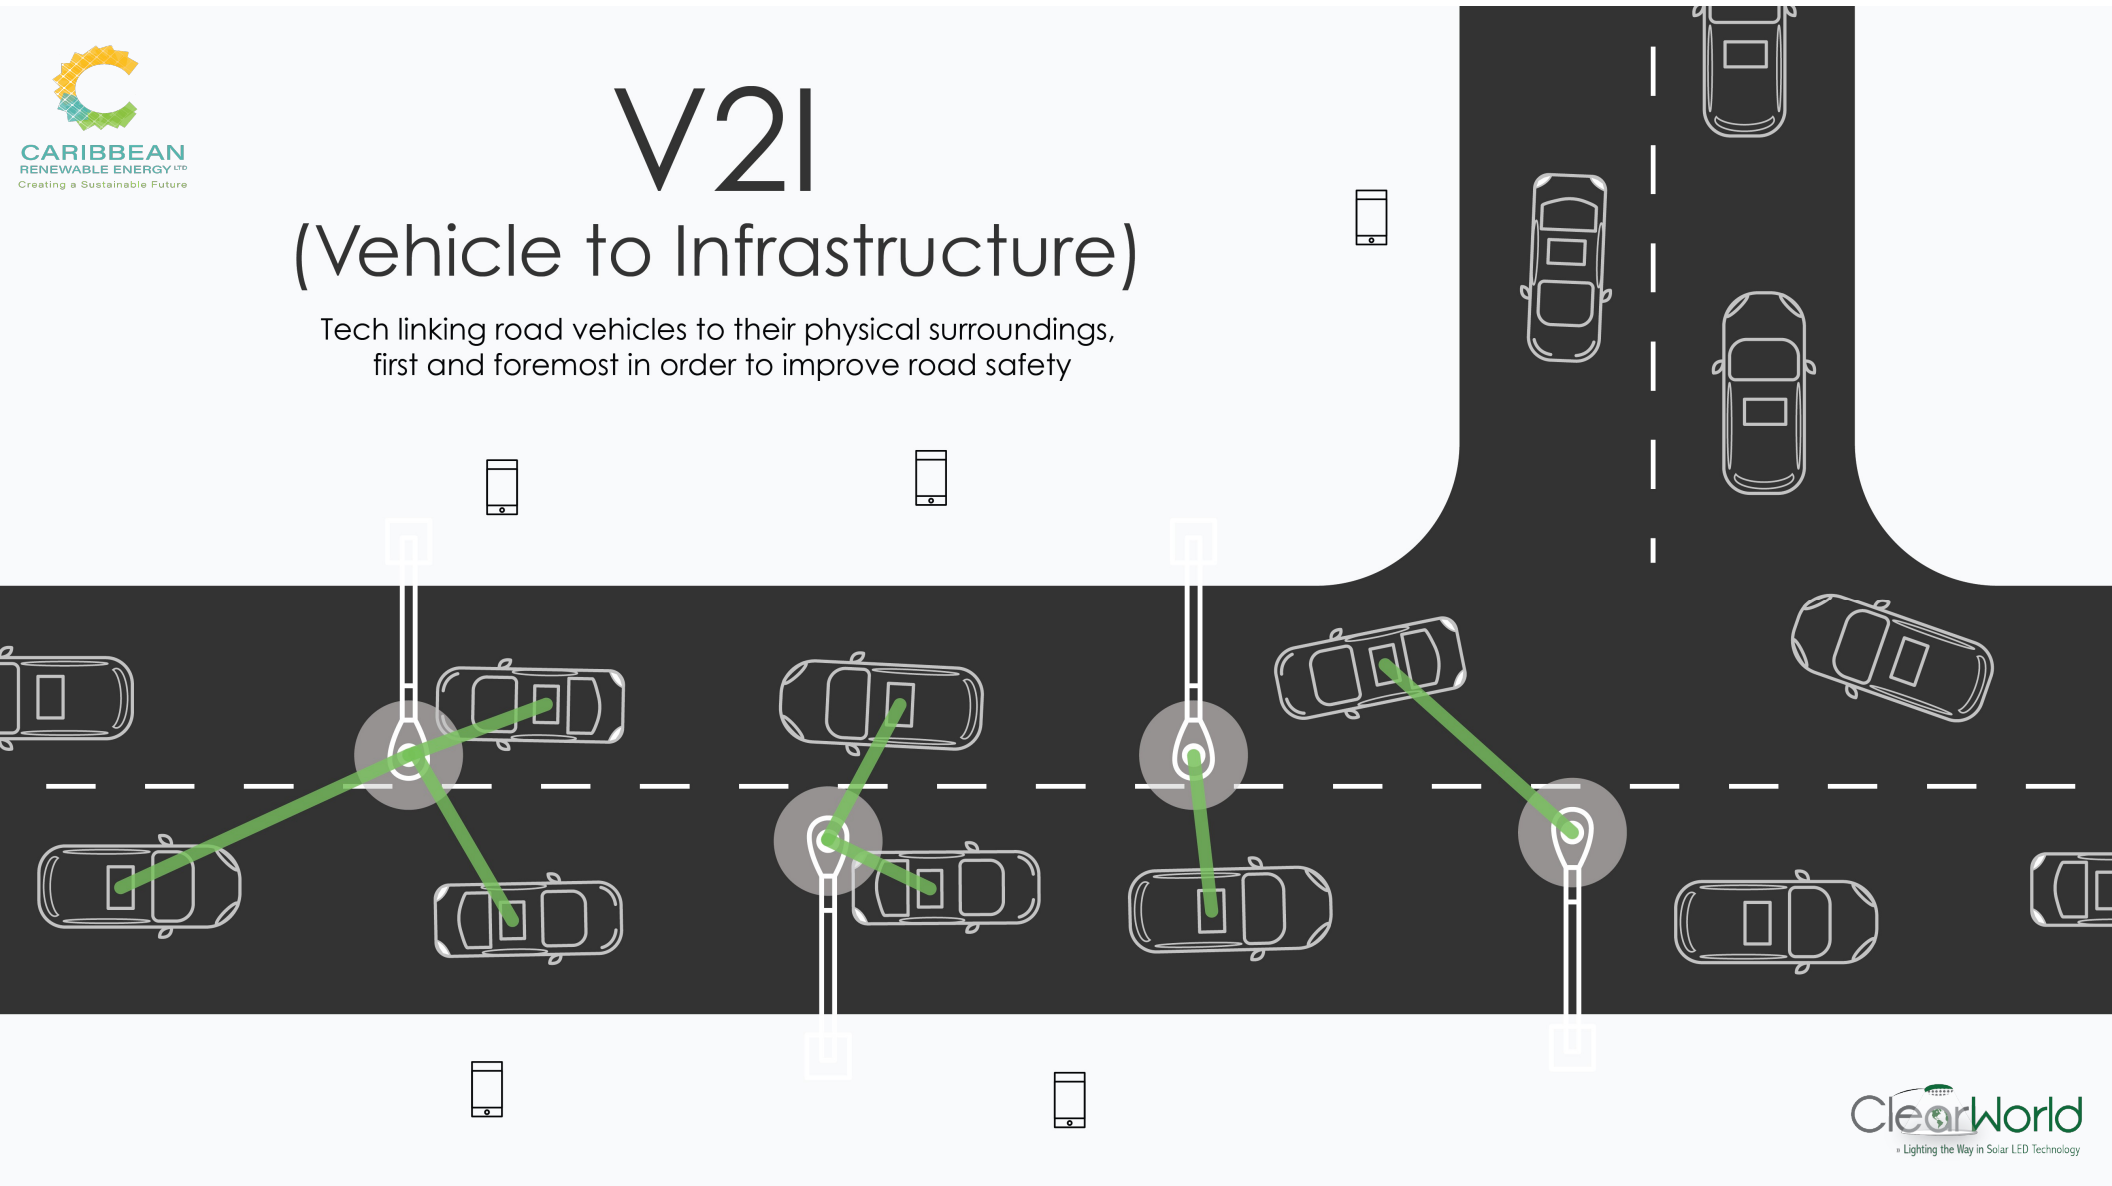

V2I (Vehicle to Infrastructure)

Tech linking road vehicles to their physical surroundings,
first and foremost in order to improve road safety