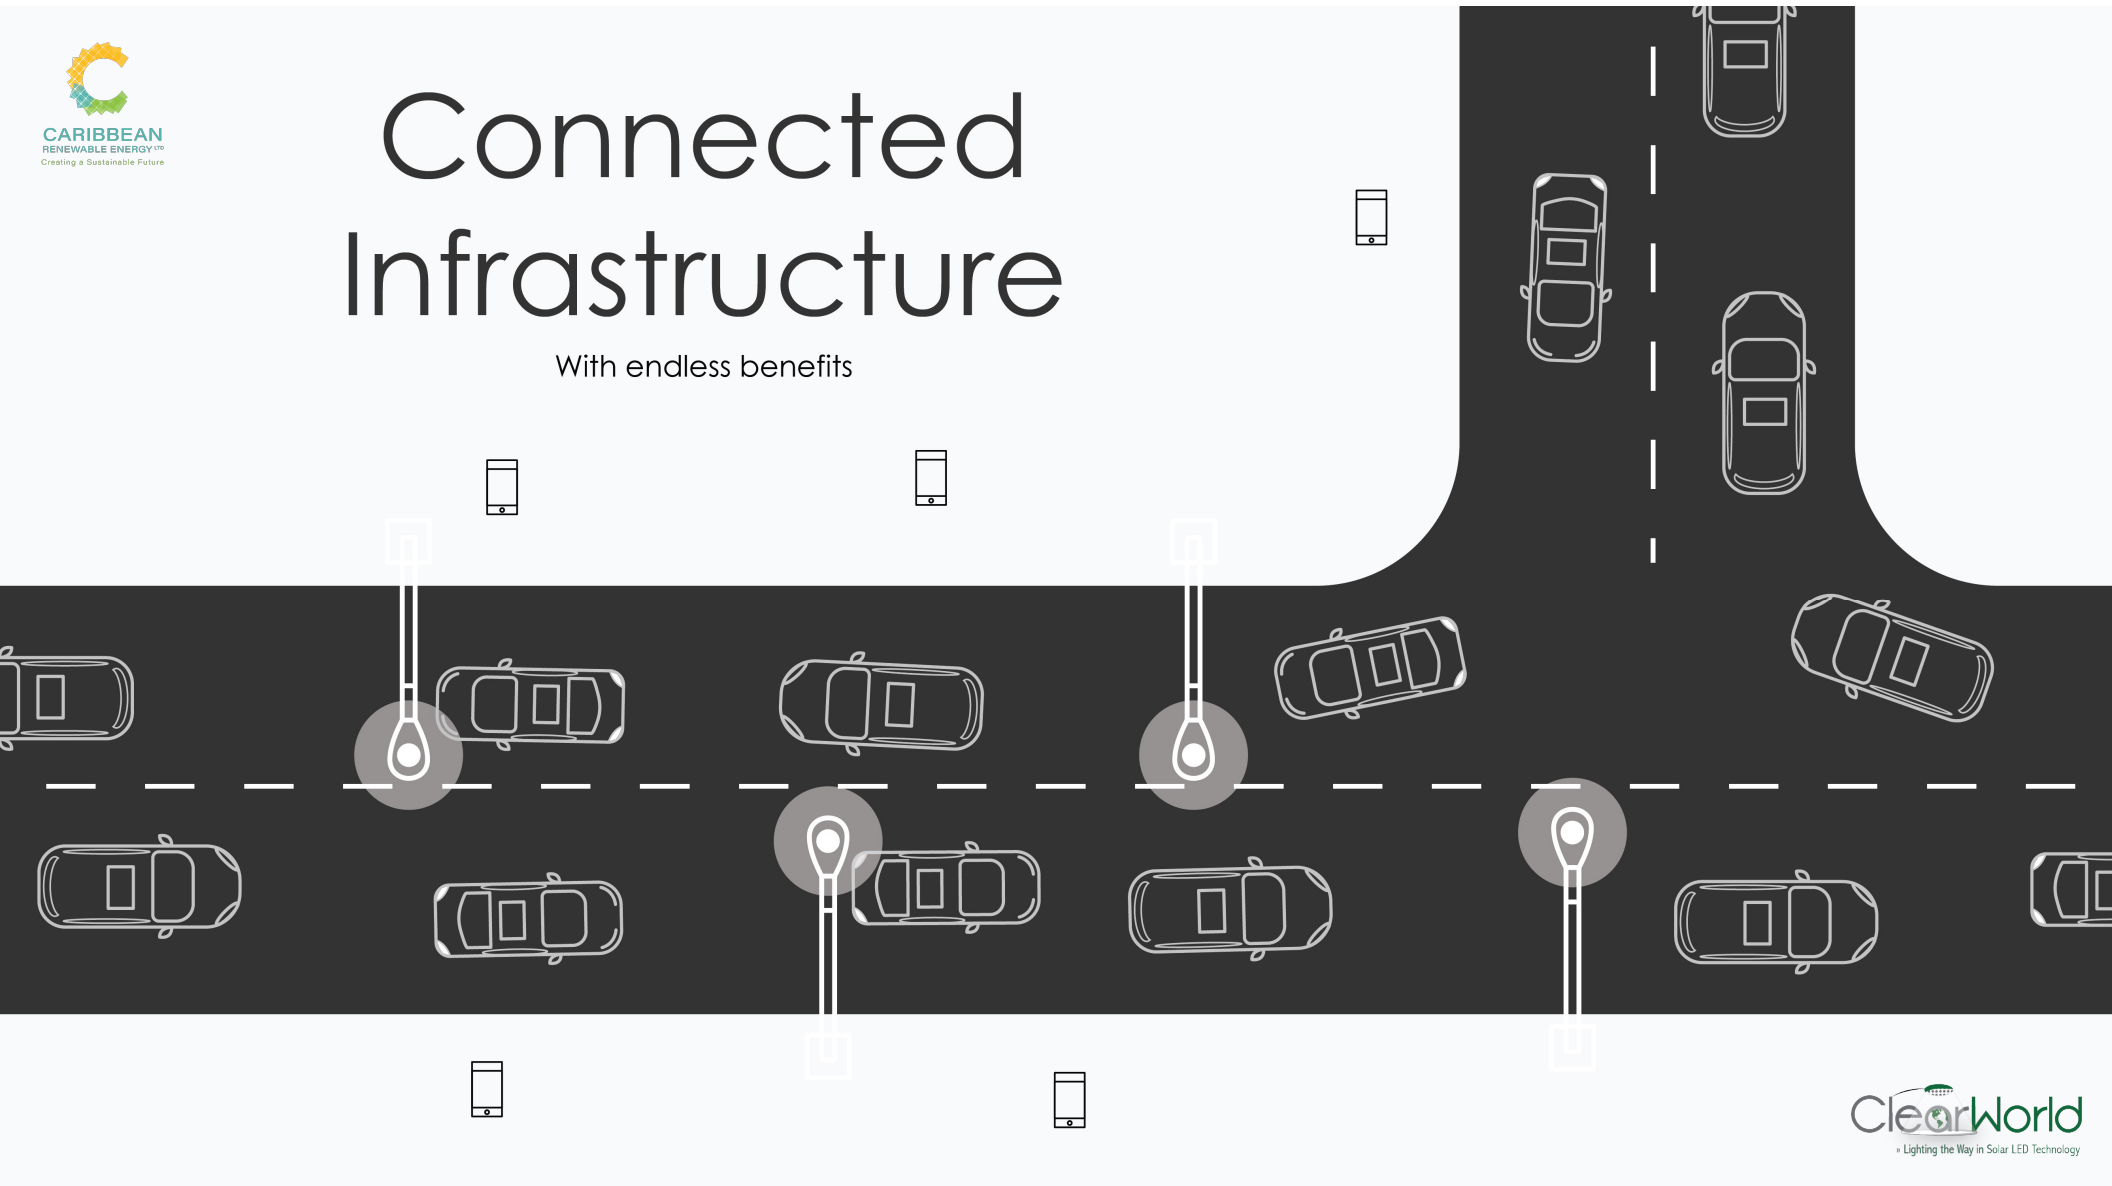

# GPS & 5G

IOT Enabled Streetlights as a Network Infrastructure

Municipal assets have value to network operators

# Connected Infrastructure

With endless benefits

# V2P

(Vehicle to Person)

5G-Enabled micropositioning allowing for ever-growing  
rideshare and autonomous GPS accuracy